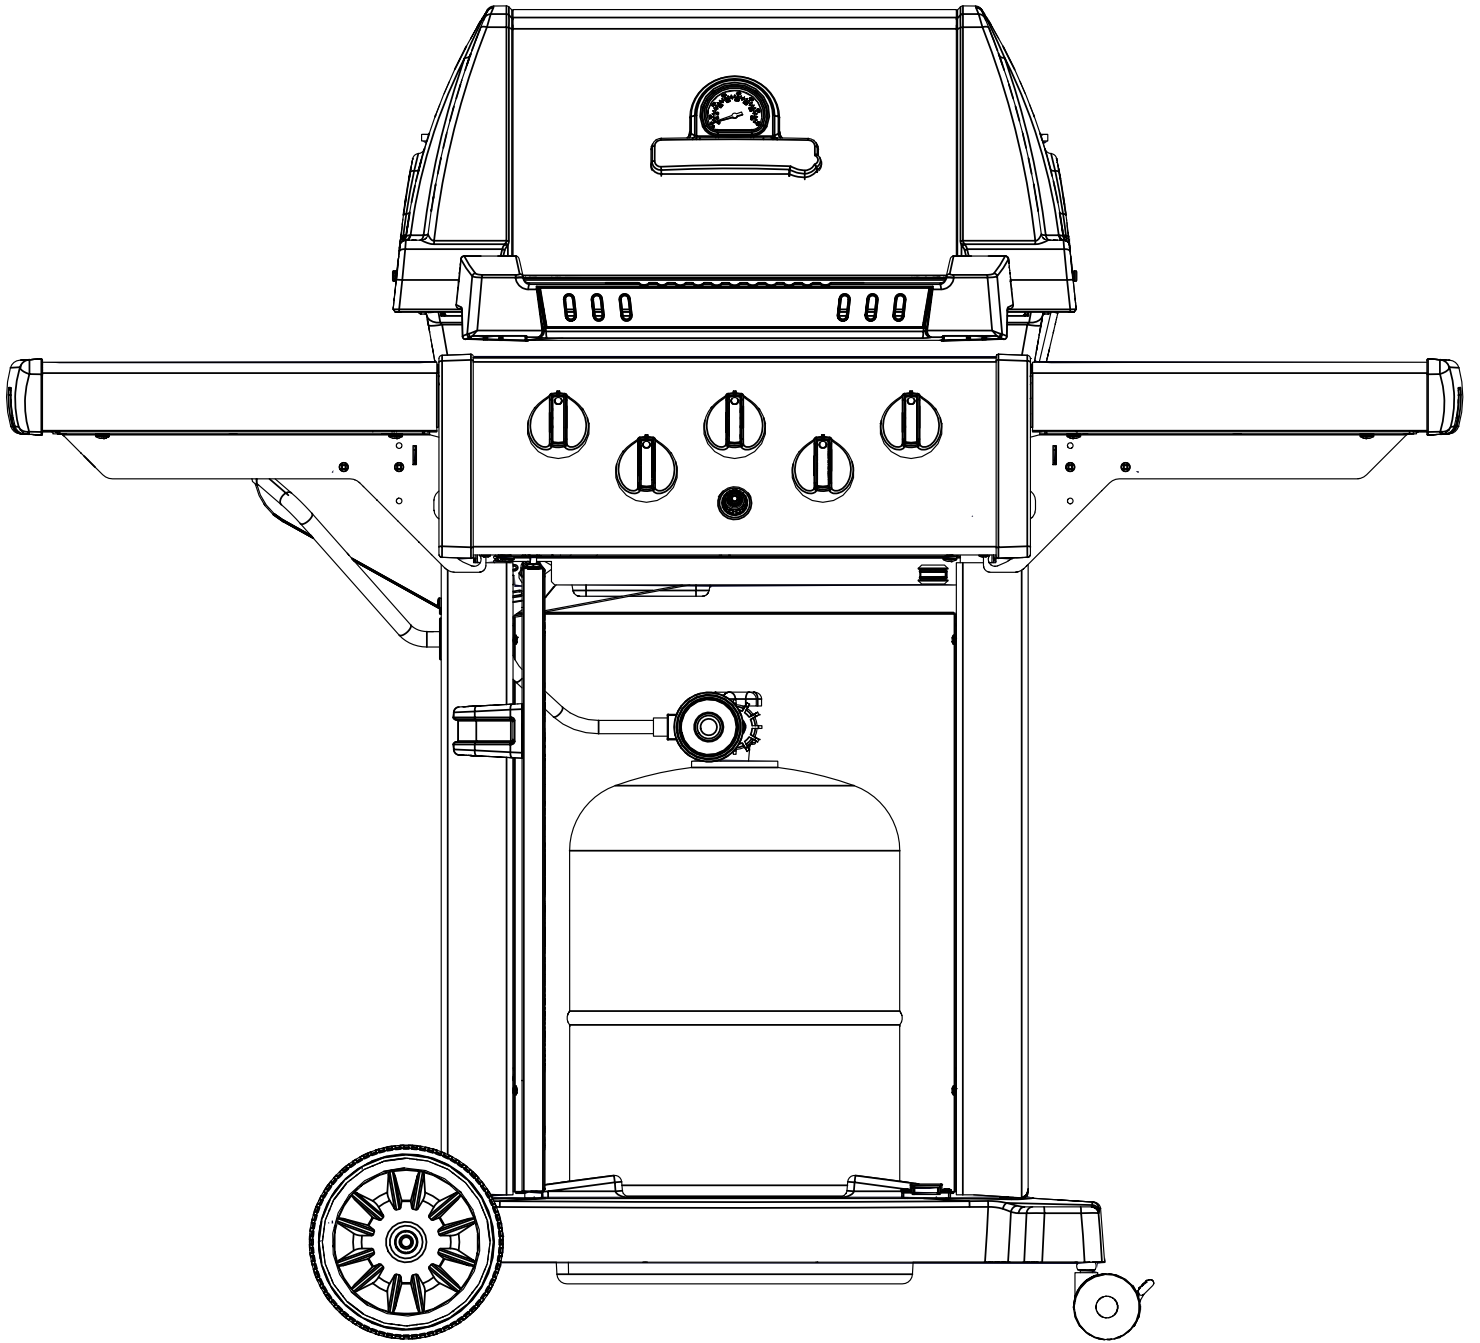

Broil King®

REDDI-BILT BARBECUES

Broil King
MONARCH 320
8342-52
8342-53

Broil King
MONARCH 340
8342-62
8342-63

Broil King
MONARCH 390
8342-82
8342-83

HARDWARE INCLUDED

Y-12222		X1	Y-12223		X1
10240-15		X2	Y-11561		X4
Y-11551		X1	S21084		X2
Y-12673		X2	S21420		X2
AAA		X1	S21233		X2
Y-11793		X4	Y-12124		X1
Y-29304		X2	Y-11865		X8
			S21124		X2

1

2

3

4

15

- (2)  (2)  (2) 

17

18