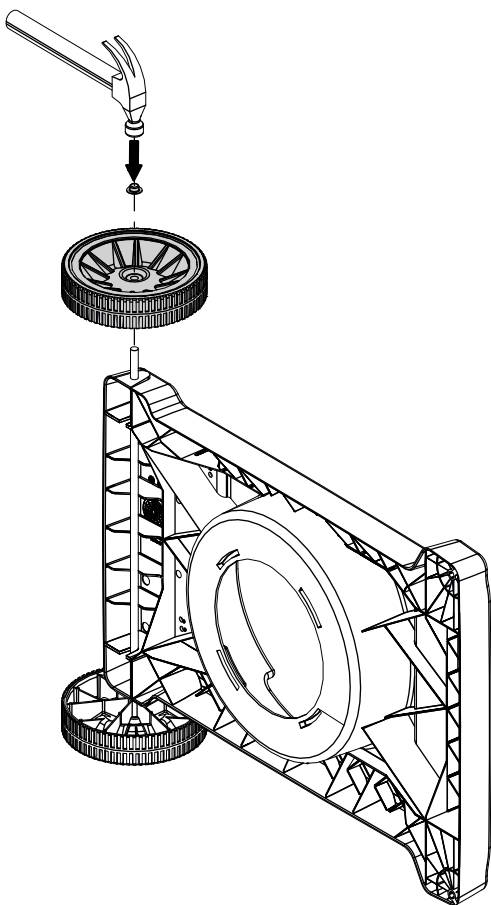

1

- (2)
- (2)
- (1)